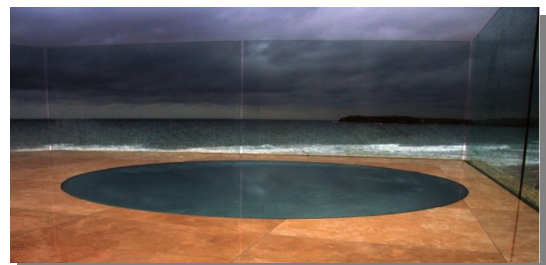

Custom Glass Walk-Over Panel

AFGI utilises a range of reputable suppliers to bring together 'Australian Made' glass and the best possible hardware to ensure a superior quality finish for your project.