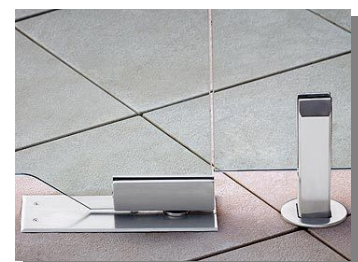

Top Gate Pivot

Semi-Frameless Glass Pool Fence

Frameless Glass Pool Fence – Lounge View

The Simple Clarity of Frameless Glass

Frameless Glass Spigots Square & Round with Cover Rings

Pool Gate Floor Spring

AFGI utilises a range of reputable suppliers to bring together 'Australian Made' glass and the best possible hardware to ensure a superior quality finish for your project.